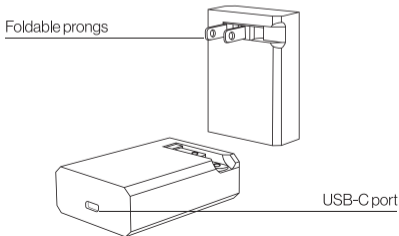

EGGTRONIC

Universal laptop and smart device charger

PABK65 - PAWH65

Call Eggtronic customer support
before returning the product to the retailer

 (844) 282-2770

USER MANUAL

Package content

Sirius 65W power adapter | 3A USB type-C to USB type-C cable (6ft) | User manual.

Instructions

1. Insert the included cable in the power adapter.
2. Open the folding prongs correctly and then plug the power adapter in the socket.
3. Insert the plug on the other side of the cable into the laptop's charge port or into the charge port of any compatible device you want to charge.

Specifications

UNIVERSAL LAPTOP CHARGER Dimensions: 2,71 x 1,99 x 0,78 in (6,9 x 5,07 x 2 cm) | **Input voltage:** 100–240VAC, 50–60Hz, 1.5A | **Output voltage:** USB-C 5V3A, 9V3A, 12V3A, 15V3A, 20V3.25A, max65W | **Output Power Rating:** 65W | **Finishing:** black soft touch or white glossy. **CABLE** USB-C to USB-C (6 ft).